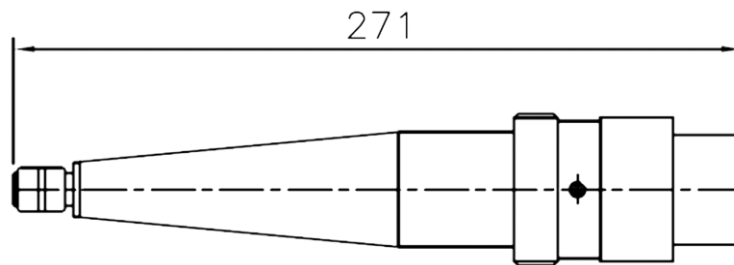

Blanking Plugs

R28 (225kV PHIL)
Part Number - A92020

R30 (210kV SEIF)
Part Number - A92011

All dimensions in mm unless otherwise stated