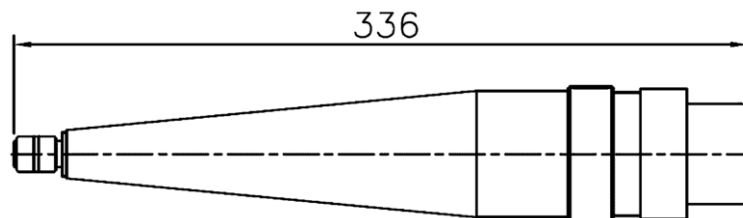

Blanking Plugs

R28 (225kV PHIL)
Part Number - A92020

R30 (210kV SEIF)
Part Number - A92011

All dimensions in mm unless otherwise stated